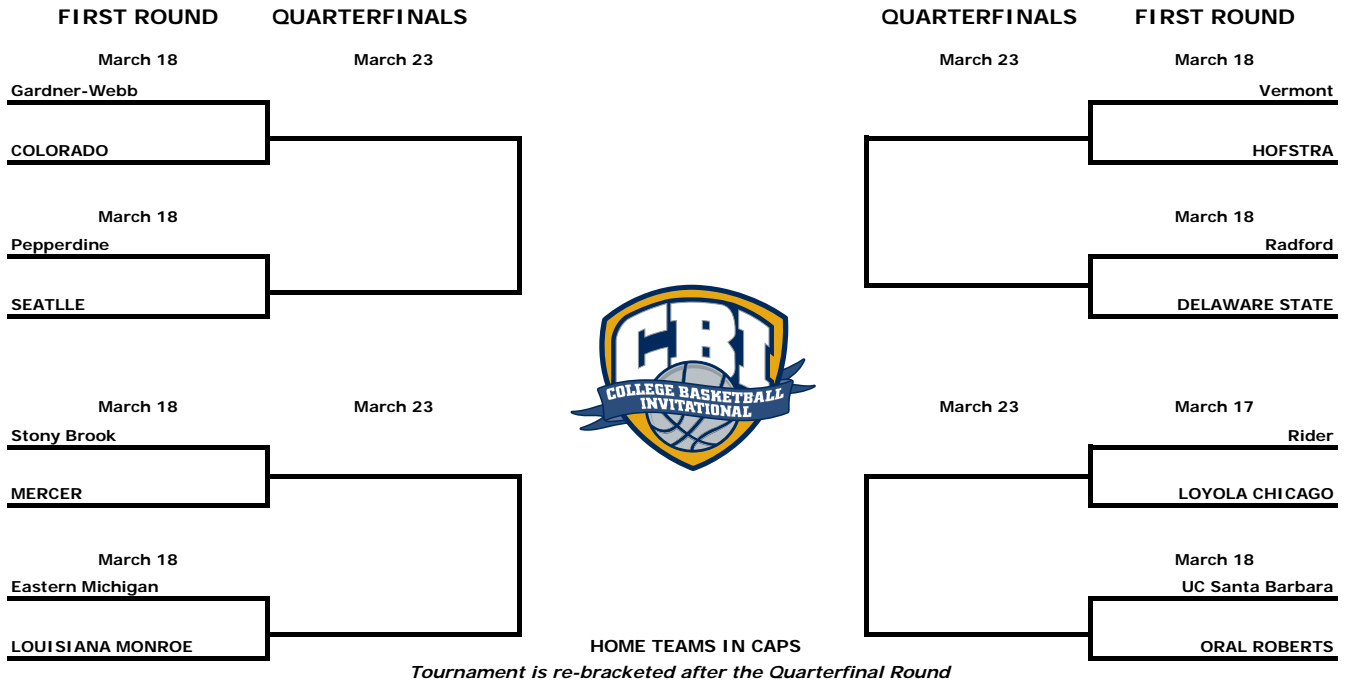

2015 College Basketball Invitational

Television Schedule

March 30, April 1, April 3*
TBA

**if necessary*