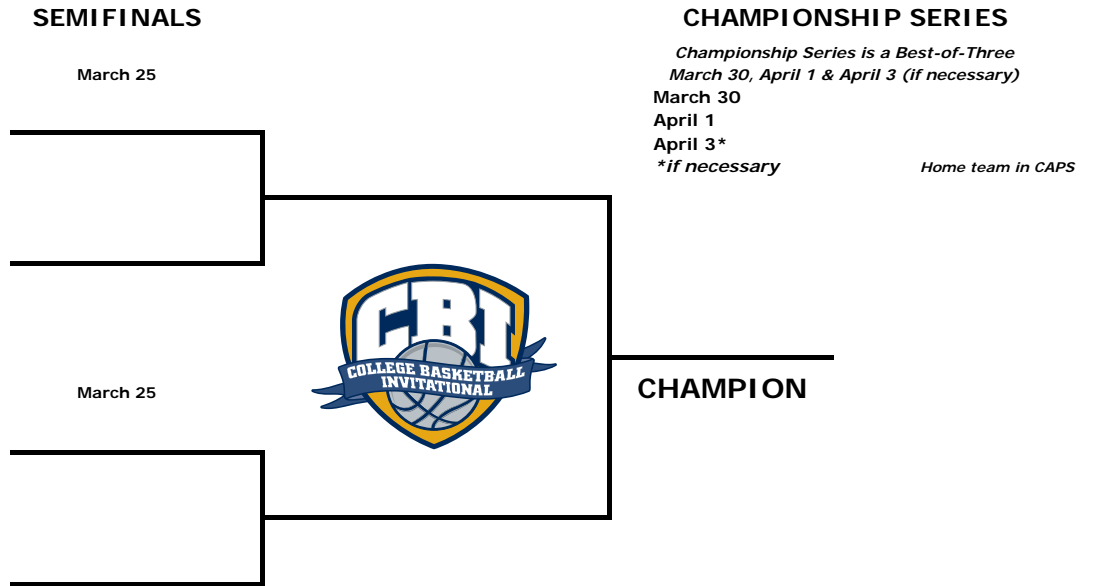

2015 College Basketball Invitational

Television Schedule

March 30, April 1, April 3*
TBA

**if necessary*